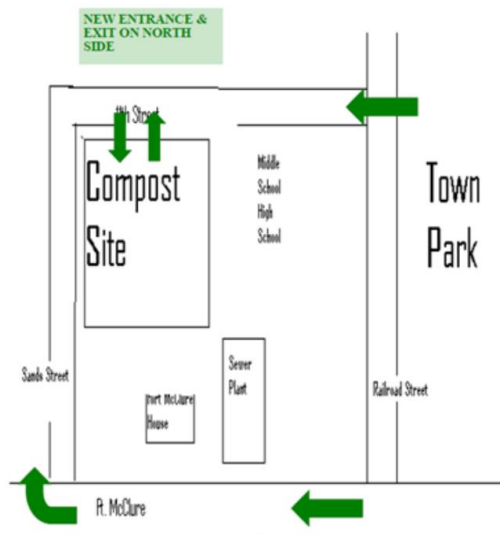

The Bloomsburg Compost Site is closed for the Season. The site will open weekdays in January from 8am – 3pm to drop off Christmas trees. The Site will open for the season on Wednesday March 11, 2026 (weather permitting) at 4pm.

Located at the corner of Sands & 11th Streets in the Town. With the paving of Sands Street and W 11th Street a new entrance and exit for the compost site has been established. ALL VEHICLES SHALL ENTER AND EXIT ON THE NORTH. All entering vehicles must stop at the attendant booth to show ID to verify the address and then proceed to the dropoff area or loading area. There is a $10.00 fee for all Non-Town or Scott Township Residents.

MULCH OR COMPOST (While Available) MAY BE PICKED UP. LOADING IS THE RESPONSIBILITY OF THE RESIDENT. UPON COMPLETION OF DROP OFF/PICKUP, PLEASE EXIT ON THE EAST SIDE OF THE ATTENDANT SHED BACK ONTO 11TH STREET. TRAFFIC MAY GO LEFT OR RIGHT.

PLEASE NOTE THAT ALL EXITING TRAFFIC ON SANDS STREET MUST TURN RIGHT ONTO FT. McCLURE BLVD. WHICH IS ONE WAY WEST BOUND

2026 SEASON HOURS:

OPENS MARCH 11, 2026 (WEATHER PERMITTING)
WEDNESDAYS 4 PM - 7 PM, SATURDAYS 8 AM - 2 PM
FALL HOUR CHANGE BEGINNING OCTOBER 7TH
WED HOURS TO BE 2 PM TO 5 PM
SAT HOURS REMAIN 8 AM-2 PM

The Compost Site Closes for the Season Wednesday Nov 25, 2026 at 5:00P.M.