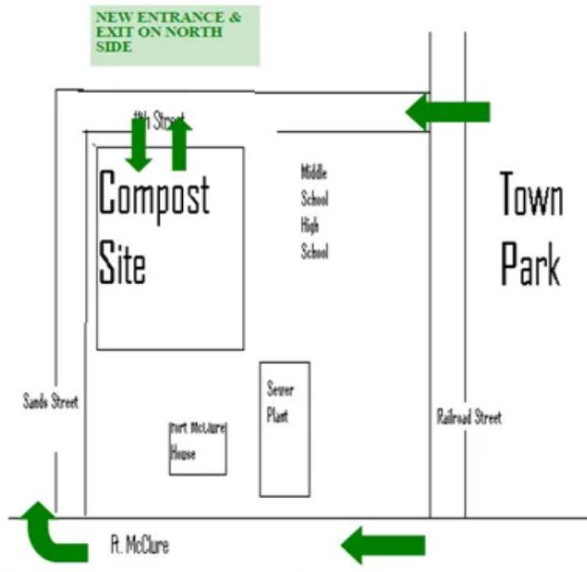

The Bloomsburg Compost Site will open weekdays in January from 8am- 3pm to drop off Christmas trees. The Site will open for the season on Wednesday March 12, 2025 (weather permitting) at 4p.m.

Located at the corner of Sands & 11th Streets in the Town. With the paving of Sands Street and W 11th Street a new entrance and exit for the compost site has been established. **ALL VEHICLES SHALL ENTER AND EXIT ON THE NORTH.** All entering vehicles must stop at the attendant booth to show ID to verify the address and then proceed to the dropoff area or loading area. There is a \$10.00 fee for all Non-Town or Scott Township Residents.

MULCH OR COMPOST (While Available) MAY BE PICKED UP. LOADING IS THE RESPONSIBILITY OF THE RESIDENT. UPON COMPLETION OF DROP OFF/PICKUP, PLEASE EXIT ON THE EAST SIDE OF THE ATTENDANT SHED BACK ONTO 11TH STREET. TRAFFIC MAY GO LEFT OR RIGHT.

PLEASE NOTE THAT ALL EXITING TRAFFIC ON SANDS STREET MUST TURN RIGHT ONTO FT. McCLURE BLVD. WHICH IS ONE WAY WEST BOUND

Note: Traffic exiting Sands St. onto Ft. McClure must turn right. Traffic is one way west bound.